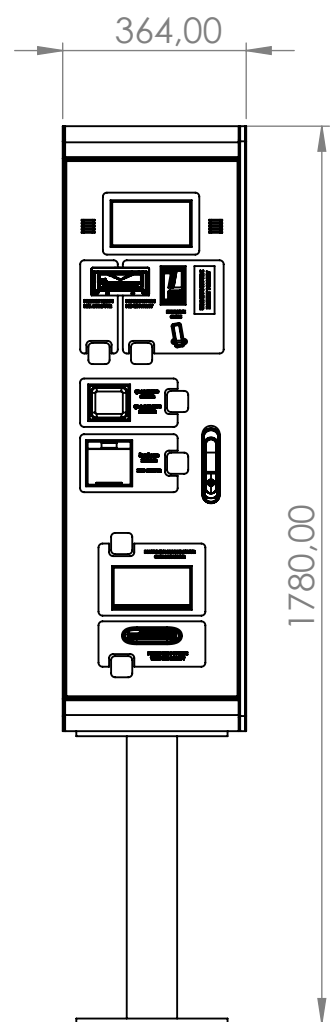

REVISION 1

UNLESS OTHERWISE SPECIFIED:  
 DIMENSIONS ARE IN MILLIMETERS

NAME	SIGNATURE	DATE
DRAWN Selmir Softić		
CHKD		
APPVD		
MFG		
Q.A		
MATERIAL:		
WEIGHT:		

TITLE:	<h1>KPM-01</h1>	A4
DWG NO.		
SCALE: 1:20	SHEET 1 OF 2	

4 3 2 1

DETAIL A  
SCALE 2 : 15

**ARGON SISTEMI D.O.O.**  
Zmaj od Bosne 12C (Kubus C)  
71000 Sarajevo, BiH  
+387(33)959999  
info@argon.ba

DEBURR AND  
BREAK SHARP  
EDGES

DO NOT SCALE DRAWING

REVISION 1

UNLESS OTHERWISE SPECIFIED:  
DIMENSIONS ARE IN MILLIMETERS

	NAME	SIGNATURE	DATE
DRAWN	Selmir Softić		
CHKD			
APPV'D			
MFG			
Q.A			

TITLE:	KPM-01 - Montaža	
DWG NO.	KPM-01 v1.0	A4
SCALE:	1:20	SHEET 2 OF 2