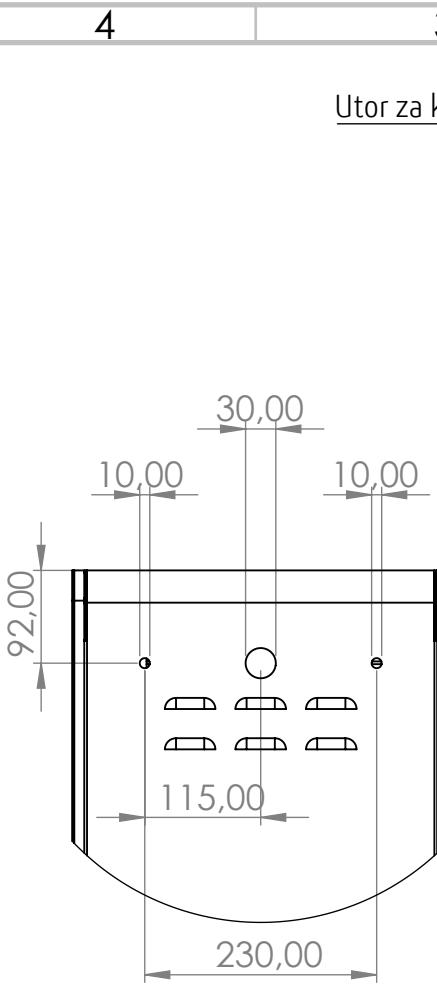

C

B

B

A

A

**ARGON SISTEMI D.O.O.**  
 Zmaja od Bosne 12C (Kubus C)  
 71000 Sarajevo, BiH  
 +387(33)959999  
 info@argon.ba

DEBURR AND  
 BREAK SHARP  
 EDGES

DO NOT SCALE DRAWING

REVISION 1

UNLESS OTHERWISE SPECIFIED:  
 DIMENSIONS ARE IN MILLIMETERS

NAME	SIGNATURE	DATE
DRAWN Selmir Softić		
CHKD		
APPVD		
MFG		
Q.A		
MATERIAL:		
WEIGHT:		

TITLE:	<h1>KPM-01</h1>	A4
DWG NO.		
SCALE: 1:20	SHEET 1 OF 2	

4 3 2 1

DETAIL A  
SCALE 2 : 15

**ARGON SISTEMI D.O.O.**  
Zmaj od Bosne 12C (Kubus C)  
71000 Sarajevo, BiH  
+387(33)959999  
info@argon.ba

DEBURR AND  
BREAK SHARP  
EDGES

DO NOT SCALE DRAWING

REVISION 1

UNLESS OTHERWISE SPECIFIED:  
DIMENSIONS ARE IN MILLIMETERS

	NAME	SIGNATURE	DATE
DRAWN	Selmir Softić		
CHKD			
APPV'D			
MFG			
Q.A			

TITLE:	KPM-01 - Montaža	
DWG NO.	KPM-01 v1.0	A4
SCALE:	1:20	SHEET 2 OF 2