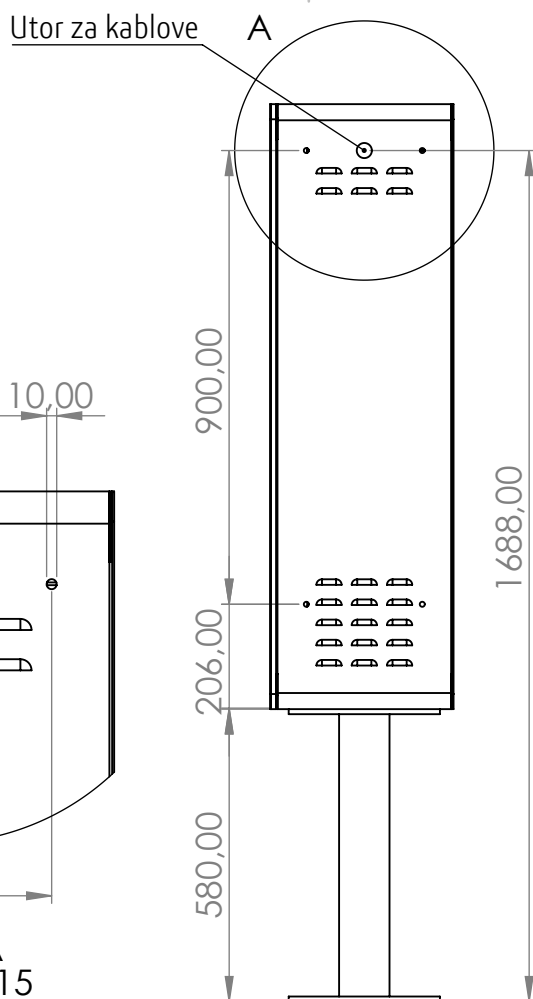

REVISION 1

UNLESS OTHERWISE SPECIFIED:  
 DIMENSIONS ARE IN MILLIMETERS

NAME	SIGNATURE	DATE
DRAWN Selmir Softić		
CHKD		
APPVD		
MFG		
Q.A		
MATERIAL:		
WEIGHT:		

TITLE:	<h1>KPM-01</h1>	A4
DWG NO.		
SCALE: 1:20	SHEET 1 OF 2	

4 3 2 1

DETAIL A  
SCALE 2 : 15

**ARGON SISTEMI D.O.O.**  
Zmaj od Bosne 12C (Kubus C)  
71000 Sarajevo, BiH  
+387(33)959999  
info@argon.ba

DEBURR AND  
BREAK SHARP  
EDGES

DO NOT SCALE DRAWING

REVISION 1

UNLESS OTHERWISE SPECIFIED:  
DIMENSIONS ARE IN MILLIMETERS

	NAME	SIGNATURE	DATE
DRAWN	Selmir Softić		
CHKD			
APPV'D			
MFG			
Q.A			

TITLE:	KPM-01 - Montaža	
DWG NO.	KPM-01 v1.0	A4
SCALE:	1:20	SHEET 2 OF 2