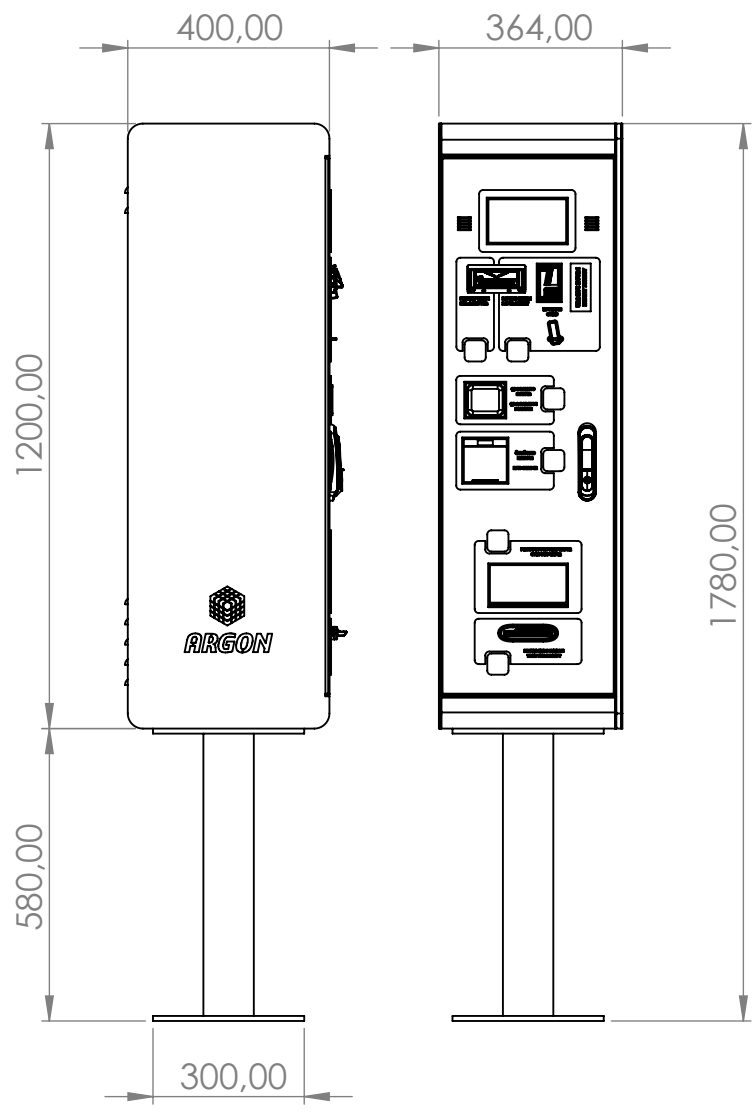

4 3 2 1

F

F

E

E

D

D

C

C

B

B

A

A

ARGON SISTEMI D.O.O.
Zmaja od Bosne 12C (Kubus C)
71000 Sarajevo, BiH
+387(33)959999
info@argon.ba

DEBURR AND
BREAK SHARP
EDGES

DO NOT SCALE DRAWING

REVISION 1

UNLESS OTHERWISE SPECIFIED:
DIMENSIONS ARE IN MILLIMETERS

NAME	SIGNATURE	DATE
DRAWN Selmir Softić		
CHKD		
APPVD		
MFG		
Q.A		
MATERIAL:		
WEIGHT:		

TITLE:	KPM-01	A4
DWG NO.		
SCALE: 1:20	SHEET 1 OF 2	

4 3 2 1