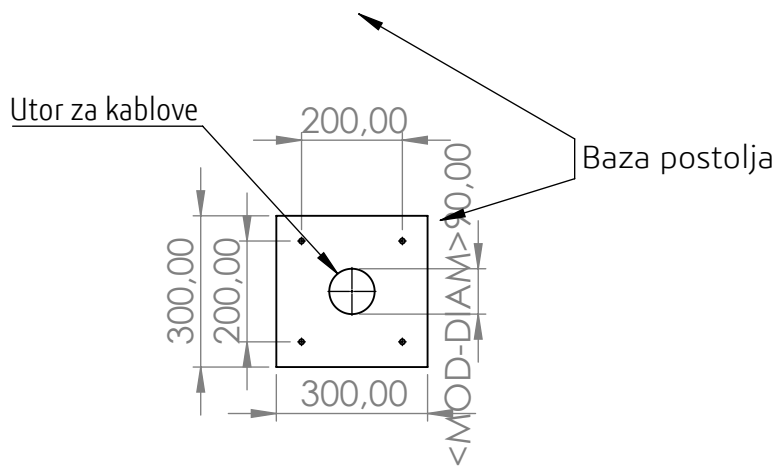

REVISION 1

UNLESS OTHERWISE SPECIFIED:  
 DIMENSIONS ARE IN MILLIMETERS

NAME	SIGNATURE	DATE
DRAWN Selmir Softić		
CHKD		
APPVD		
MFG		
Q.A		
MATERIAL:		
WEIGHT:		

TITLE:	<h1>KPM-01</h1>	A4
DWG NO.		
SCALE: 1:20	SHEET 1 OF 2	

4 3 2 1

DETAIL A  
SCALE 2 : 15

**ARGON SISTEMI D.O.O.**  
Zmaj od Bosne 12C (Kubus C)  
71000 Sarajevo, BiH  
+387(33)959999  
info@argon.ba

DEBURR AND  
BREAK SHARP  
EDGES

DO NOT SCALE DRAWING

REVISION 1

UNLESS OTHERWISE SPECIFIED:  
DIMENSIONS ARE IN MILLIMETERS

	NAME	SIGNATURE	DATE
DRAWN	Selmir Softić		
CHKD			
APPV'D			
MFG			
Q.A			

TITLE:	KPM-01 - Montaža	
DWG NO.	KPM-01 v1.0	A4
SCALE:	1:20	SHEET 2 OF 2